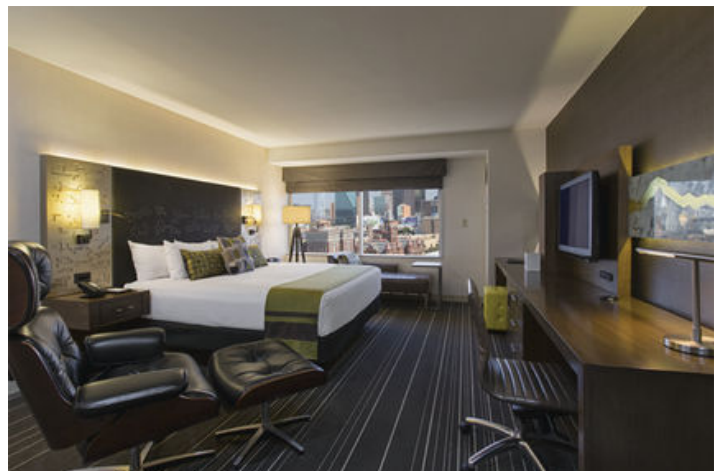

Enjoy convenience as well as comfort in this 950 square foot suite in the main tower close to hotel amenities and events. This adaptable space includes either a king or two queen sized Hyatt Grand Beds®, a dining table that seats six, separate sitting area, work space, pull-out sofa, two full bathrooms and bay windows overlooking the Trinity River Greenbelt.

Quick Facts:

- 15 suites on floors 3-22
- Parlor is 600 sq. ft.
- Adjoining bedroom is 350 sq. ft.
- Parlor holds approximately 30 people

Room Amenities:

- Oversized bay windows
- Entertainment center with 42" flat screen TV
- Pull-out sofa
- Dining table that seats six
- Eco-friendly mini-fridge
- Extra power and USB data outlets
- Alarm clock charging station with Bluetooth connectivity
- Cordless phone with voicemail
- KenetMD™ bath amenities
- Coffee/tea maker
- Hairdryer, iron and ironing board
- Wide lighted bathroom mirror
- Automated window shade
- Complimentary Wi-Fi
- Video on demand
- In-room safe

SUNSET SUITE

Sunset Suite Overview:

- 950 square feet
- 15 suites on floors 3-22
- Bay windows with park views
- Adjoining king or double-queen room